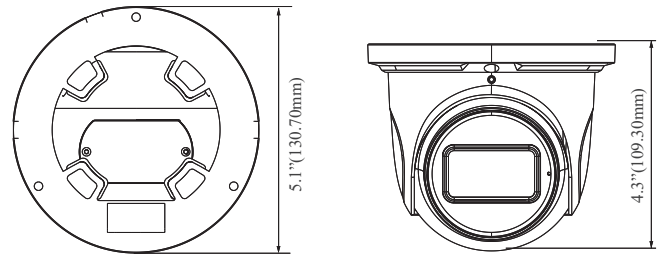

**FUNCTIONS**

- H.265 /H.264/MJPEG coding
- Max.resolution: 4MP ( 2560 x 1440)
- ICR auto switch, True day / Night Vision
- 3D DNR, WDR, HLC, BLC, smart IR, etc.
- Up to 165ft IR Night Time Viewing Distance
- Built-in micro SD card slot, up to 256GB
- 1CH built-in MIC; 1CH audio input
- DC12V/PoE power supply
- IP 67 Ingress Protection
- Support Three Streams
- Support remote monitoring by smart phones& tablet PCs with iOS and Android OS
- Intelligent analytics
- NDA A Compliant

**DIMENSIONS**

Unit : inch (mm)

**OPTIONAL ACCESSORIES**

AVM-EDMT-W-TL1

AVM-EWMT-W-TL1